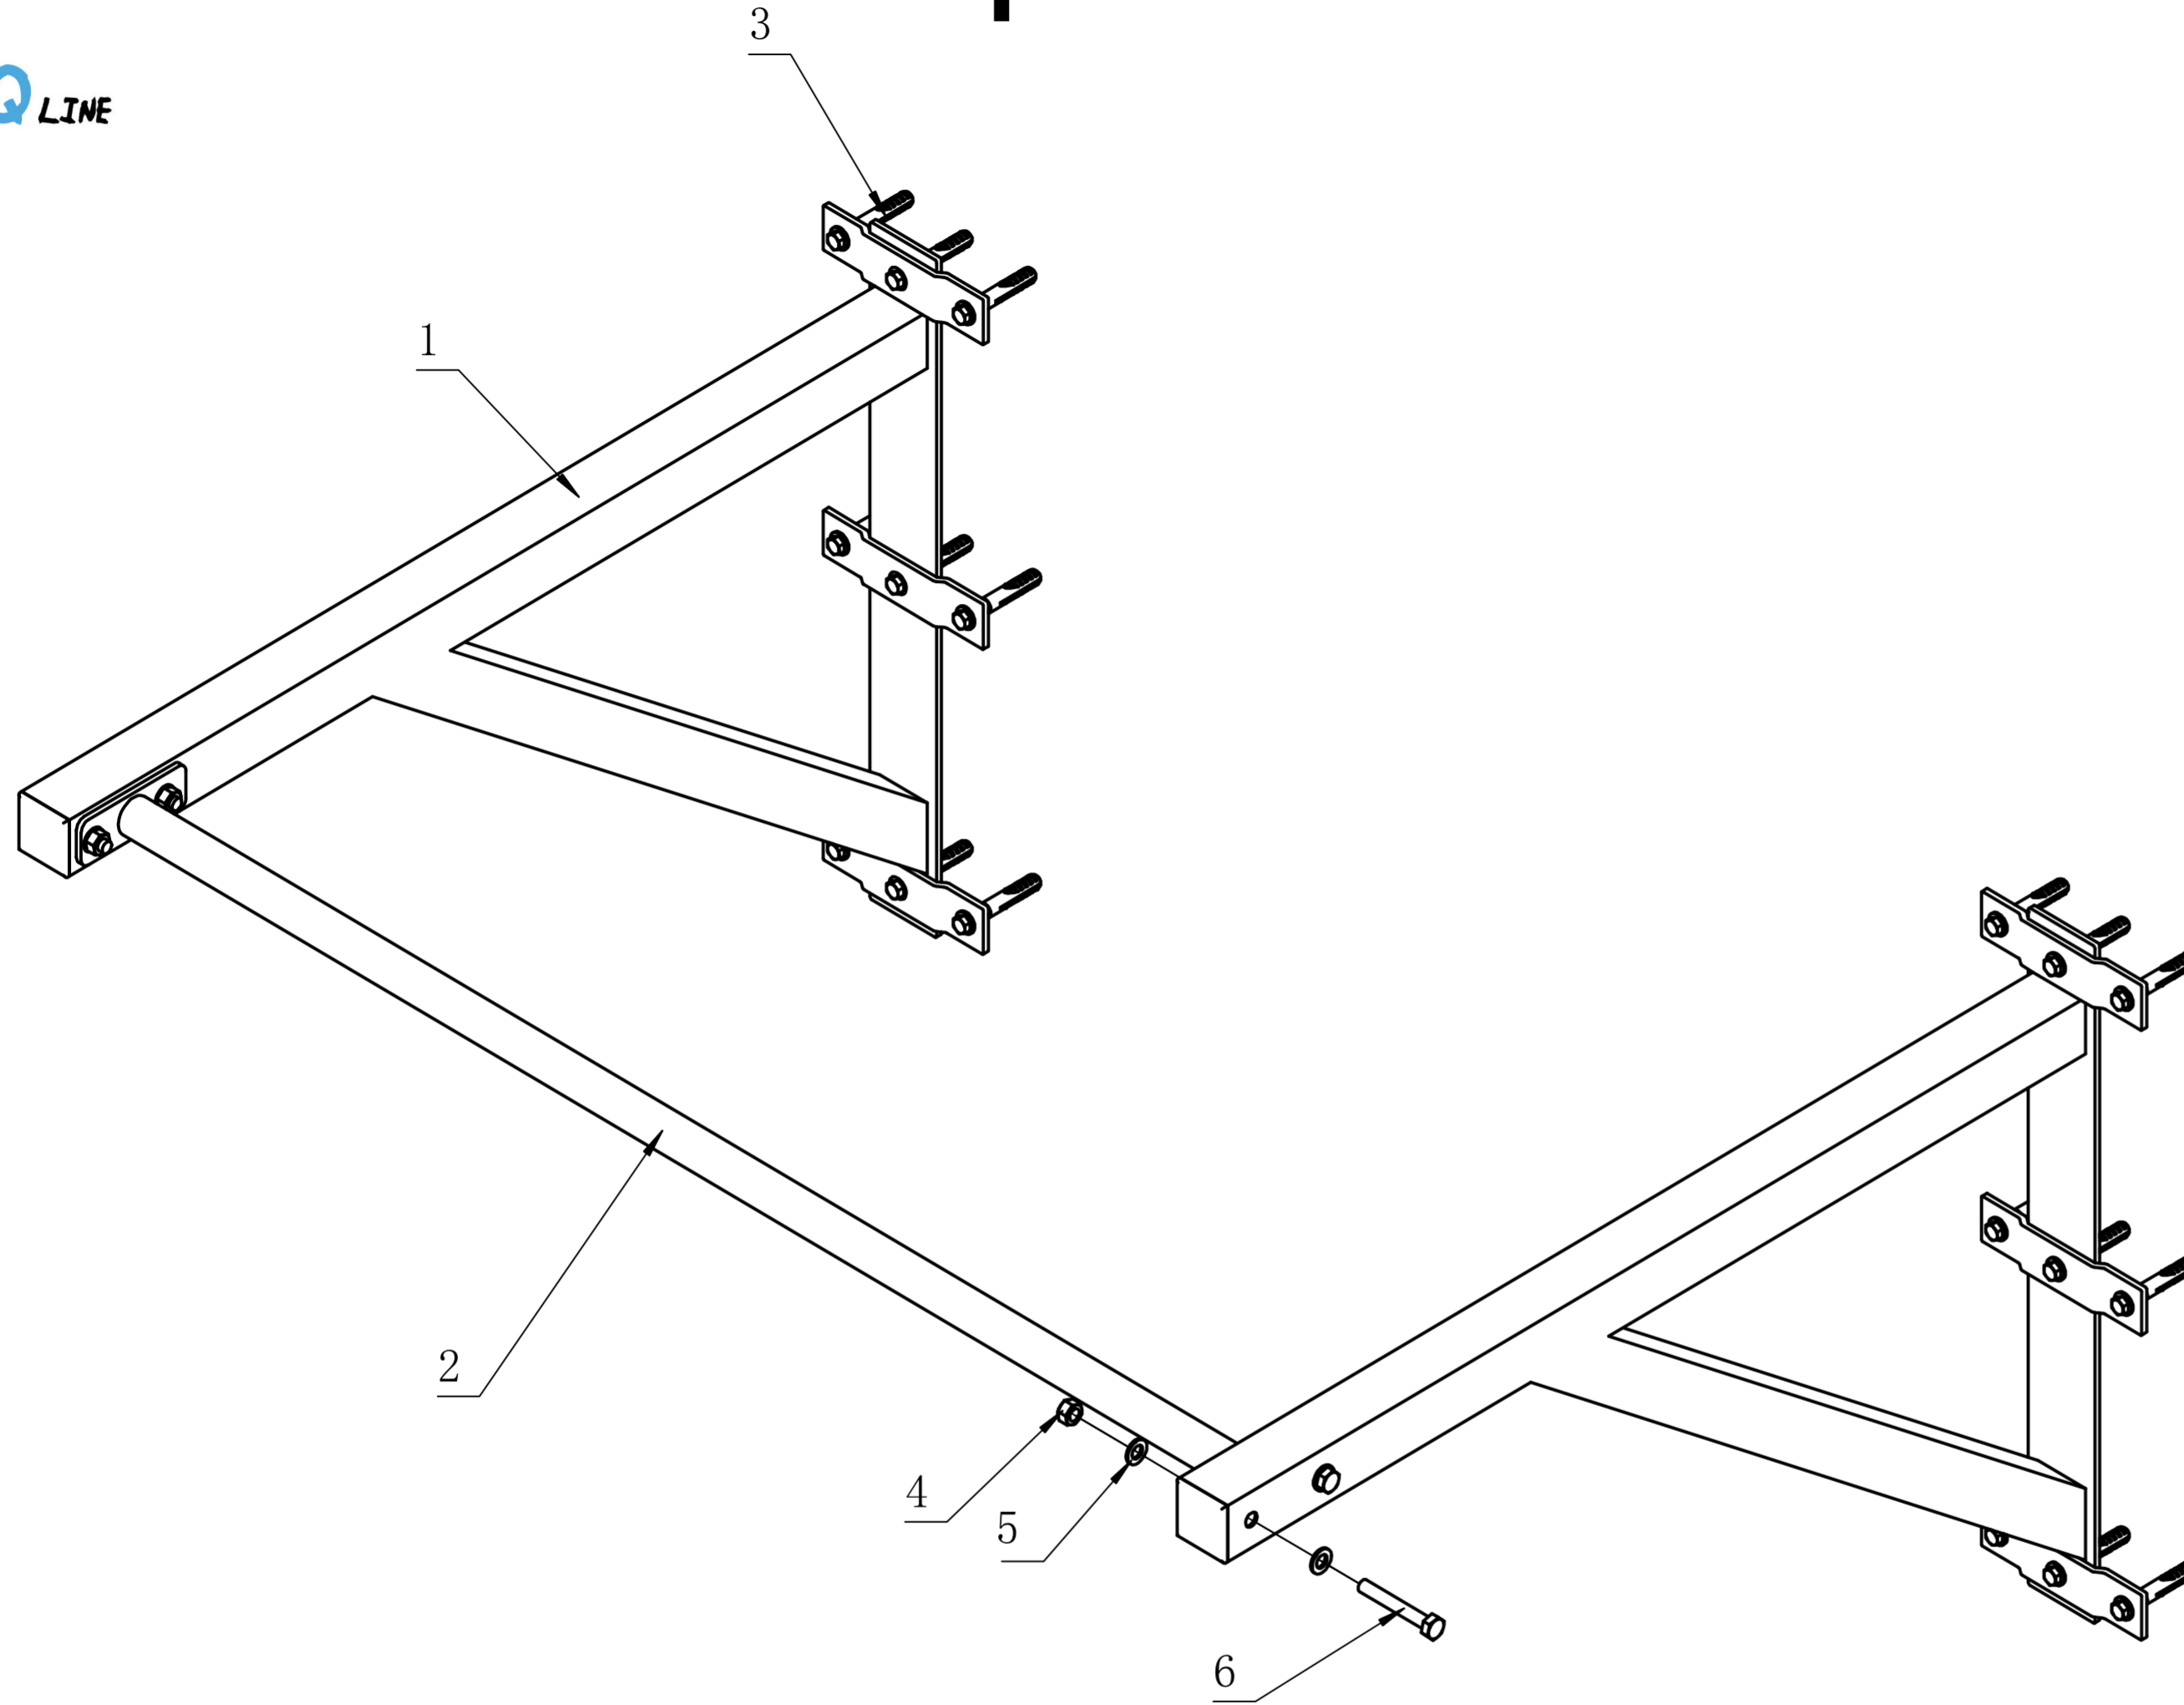

MP1160 Crossfit Pull Up bar

HQ LINE

The instructions		
No.	Description	Q' ty
1	support frame	2
2	Single tube beam	1
3	Expansion bolt M10*80	18
4	Nut M10	4
5	washer ϕ 10	8
6	Bolt M10*70	4