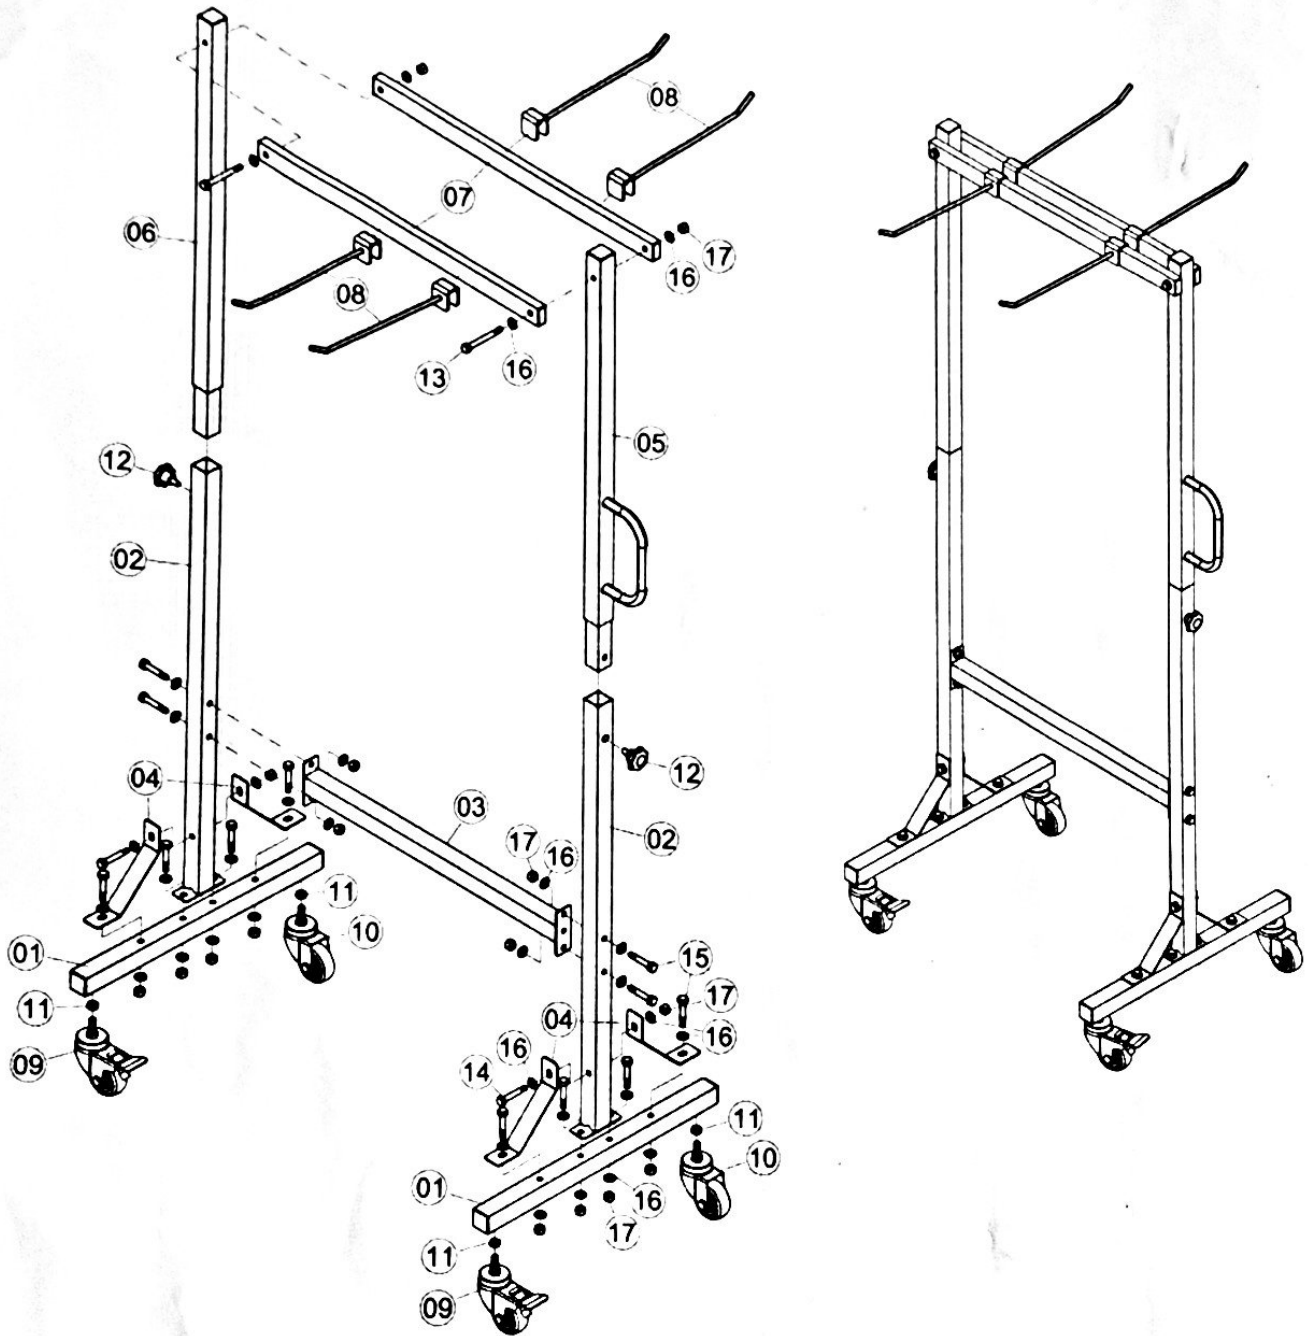

# CUSHION RACK

PART NO	DESCRIPTION	Q'TY	PART NO	DESCRIPTION	Q'TY
01	FOOT TUBE	2	10	WHEEL WITHOUT BRAKE	2
02	LOW UPRIGHT TUBE	2	11	NUT M12	4
03	CONNECT TUBE	1	12	PLASTIC BLOT M10	2
04	CONNECT RACK	4	13	HEX BOLT M10*90	2
05	UP UPRIGHT TUBE A	1	14	HEX BOLT M10*60	2
06	UP UPRIGHT TUBE B	1	15	HEX BOLT M10*55	12
07	TOP CONNECT TUBE	2	16	WASHER φ10	32
08	CUSHION SUPPORT RACK	4	17	NYLON LOCK NUT M10	16
09	WHEEL WITH BRAKE	2			